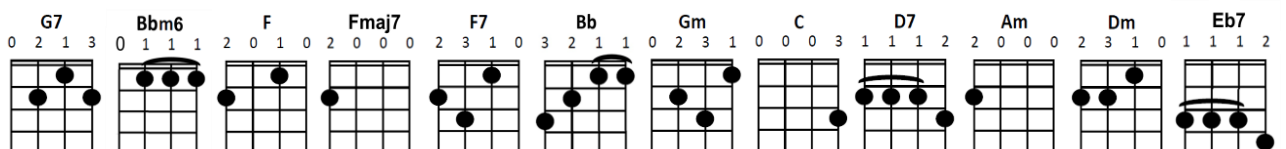

### Intro

<b>G7</b>		<b>Bbm6</b>		<b>F</b>		<b>F</b>	
<b>G7</b>		<b>Bbm6</b>		<b>F</b>		<b>F</b>	

You're just too

### Verse 1

<b>F</b>		<b>F</b>		<b>Fmaj7</b>		<b>Fmaj7</b>	
Good to be true		Can't take my eyes off of you		You'd be like			
<b>F7</b>		<b>F7</b>		<b>Bb</b>		<b>Bb</b>	
Heaven to touch		I wanna hold you so much		At long last			
<b>Bbm6</b>		<b>Bbm6</b>		<b>F</b>		<b>F</b>	
Love has arrived		And I thank God I'm alive		You're just too			
<b>G7</b>		<b>Bbm6</b>		<b>F</b>		<b>F</b>	
Good to be true		Can't take my eyes off you		Pardon the			

### Verse 2

<b>F</b>		<b>F</b>		<b>Fmaj7</b>		<b>Fmaj7</b>	
Way that I stare		There's nothing else to compare		The sight of			
<b>F7</b>		<b>F7</b>		<b>Bb</b>		<b>Bb</b>	
You leaves me weak		There are no words left to speak		But if you			
<b>Bbm6</b>		<b>Bbm6</b>		<b>F</b>		<b>F</b>	
Feel like I feel		Please let me know that it's real		You're just too			
<b>G7</b>		<b>Bbm6</b>		<b>F</b>		<b>F</b>	
Good to be true		Can't take my eyes off you					

### Link

<b>Gm</b>		<b>C</b>		<b>F</b>		<b>F</b>	
<b>Gm</b>		<b>C</b>		<b>F</b>		<b>D7</b>	
<b>D7</b>							

I love you

Chrous

**Gm** | **C** | **Am** | **Dm** |  
 Baby and if it's quite alright I need you baby to warm a lonely night I love you