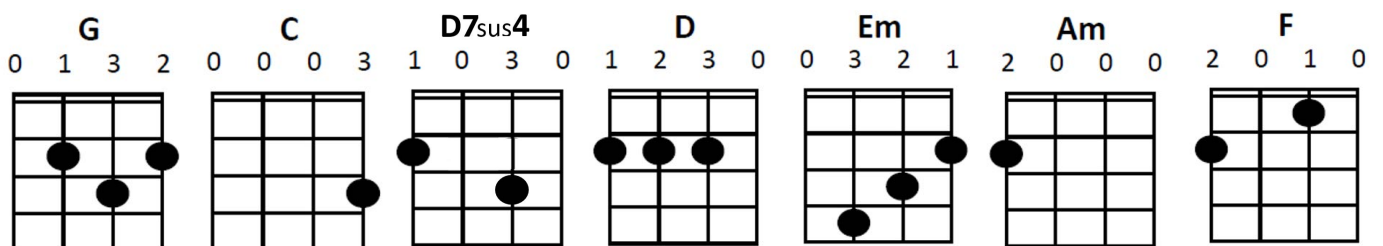

Link

| G | G |
Well I'm a-

Verse 2

G | G |
Standin' on a corner in Winslow Arizona

G / D / | C |
Such a fine sight to see   It's a

G | D | C | G |
Girl, my Lord,   in a flat-bed Ford, slowin' down to take a look at me   Come on

Chorus 2

Em | D | C | G |
Ba -   by,   don't say may   -   be   I gotta

Am | C | Em | Em |
Know if your sweet love   is gonna save me   We may

C | G | C | G |
Lose and we may win,   though we will never be here again   So open

Am | C | G | G |
Up, I'm climbin' in,   so take it easy

Solo

| G | G | G / D / | C | G | D | C | G |
| Em | D | C | G | Am | C | Em | Em / D / ...