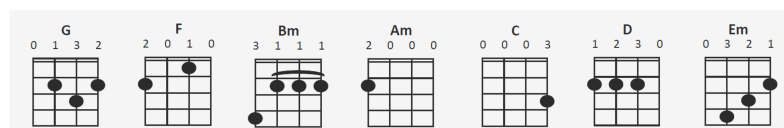

I'll Be There For You - The Rembrandts

Intro

G | G | G | G | G | G | G | G |

Verse 1

G | G | G | F |

So no one told you life was gonna be this way

G | G | G | Bm |

Your job's a joke, you're broke, your love life's D.O.A

F | Am | G | G |

It's like you're always stuck in second gear When it

F | C | D | D |

Hasn't been your day, your week, your month or even your year But

Chorus

G | C | D | D |

I'll be there for you (when the rain starts to pour)

G | C | D | D |

I'll be there for you (like I've been there before)

G | C | D | D | F | F |

I'll be there for you ('cause you're there for me too)

Verse 2

G | G | G | F |

You're still in bed at ten, and work began at eight,

G | G | G | Bm |

You've burned your breakfast so far things are going great

F | Am | G | G |

Your mother warned you there'd be days like these But she

F | C | D | D |

Didn't tell you when the world has brought you down to your knees

Chorus

G | C | D | D |

I'll be there for you (when the rain starts to pour)

G | C | D | D |

I'll be there for you (like I've been there before)

G | C | D | D |

I'll be there for you ('cause you're there for me too)

F | F | G | G |